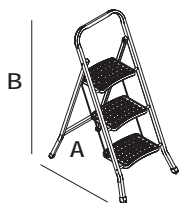

SUPER MASTER-4

18504

- Electrostatic powder coating
- Foldable, easy to carry and store
- Height of top step from floor is 90 cm
 - Secure weight distribution
- Plastic corner pieces to prevent slipping
- Embossments on steps to avoid slipping
 - Metal edges are folded in to prevent hands from being cut.
 - 100 kg carrying capacity

CM

89x127

CM

30x22,5

CM

48x140

KG

6,775