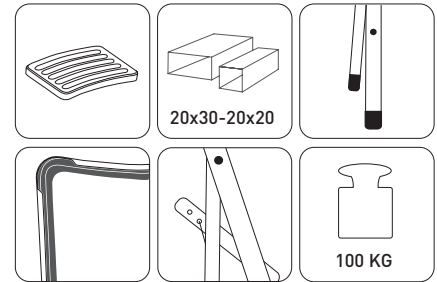

SUPER MASTER-4

18504

- Electrostatic powder coating
- Foldable, easy to carry and store
- Height of top step from floor is 90 cm
 - Secure weight distribution
- Plastic corner pieces to prevent slipping
- Embossments on steps to avoid slipping
 - Metal edges are folded in to prevent hands from being cut.
 - 100 kg carrying capacity

CM

89x127

CM

30x22,5

CM

48x140

KG

6,775