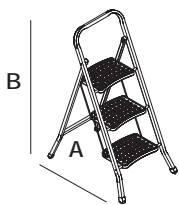

SUPER MASTER-3

18503

- Electrostatic powder coating
- Foldable, easy to carry and store
- Height of top step from floor is 65 cm
 - Secure weight distribution
- Plastic corner pieces to prevent slipping
- Embossments on steps to avoid slipping
- Metal edges are folded in to prevent hands from being cut.
 - 100 kg carrying capacity

CM

62X106

CM

30x22,5

CM

48x114,5

KG

5,2