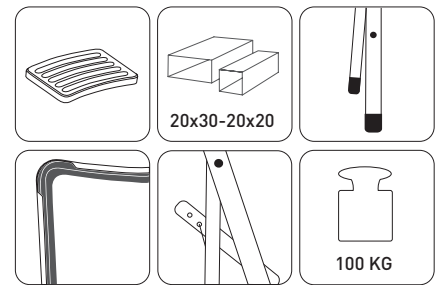

SUPER MASTER-3

18503

- Electrostatic powder coating
- Foldable, easy to carry and store
- Height of top step from floor is 65 cm
 - Secure weight distribution
- Plastic corner pieces to prevent slipping
- Embossments on steps to avoid slipping
- Metal edges are folded in to prevent hands from being cut.
 - 100 kg carrying capacity

CM

62X106

CM

30x22,5

CM

48x114,5

KG

5,2