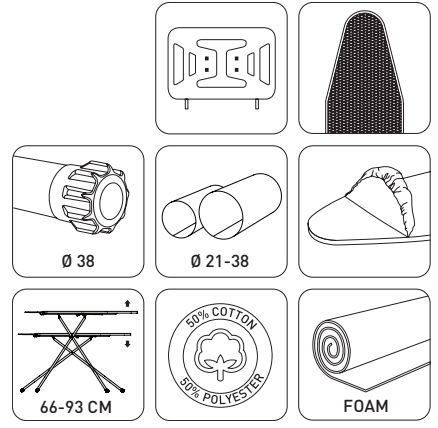

SERA

18368

- Height adjustment from 66 to 93 cm
 - Electrostatic powder coating
 - 34x114 cm mesh ironing surface
 - 100% cotton cover
 - High quality foam under fabric
- Special iron rest with burnproof silicon pads
 - Anti-slip plastic foot caps

<p>A CM B C</p> <p>135x93x41</p>	<p>CM</p> <p>34x114</p>	<p>CM</p> <p>41x156</p>	<p>KG</p> <p>4,4</p>	<p>M³</p> <p>0,0835425</p>
<p>Ø</p> <p>21-38</p>	<p>PCS</p> <p>4</p>	<p>CM</p> <p>23,5x158x45</p>	<p>M³</p> <p>0,167085</p>	<p>KG</p> <p>18,4</p>