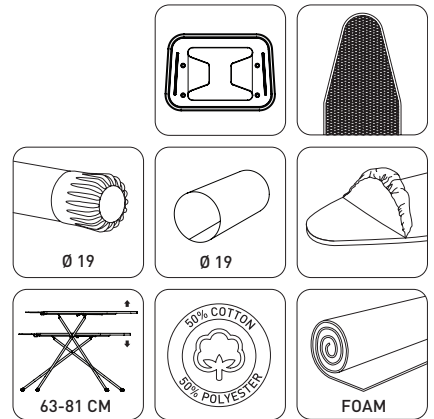

# MINI ONE

18359

- Height adjustment from 63 to 81 cm
  - Electrostatic powder coating
  - 30x90 cm mesh ironing surface
    - 100% cotton cover
  - High quality foam under fabric
- Special iron rest with burnproof silicon pads
  - Anti-slip plastic foot caps

<p>A CM B C</p>	<p>CM</p>	<p>CM</p>	<p>KG</p>	<p>M<sup>3</sup></p>
110x81x30	30x90	30x120	2,6	0,018259
<p>∅</p>	<p>PCS</p>	<p>CM</p>	<p>M<sup>3</sup></p>	<p>KG</p>
19	6	28,5x124x31	0,109554	16,6