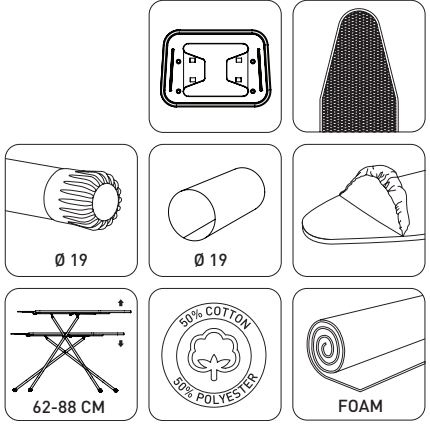

ONE

18358

- Height adjustment from 62 to 88 cm
 - Electrostatic powder coating
 - 30x105 cm mesh ironing surface
 - 100% cotton cover
 - High quality foam under fabric
- Special iron rest with burnproof silicon pads
 - Anti-slip plastic foot caps

<p>A CM B C</p> <p>126x88x33</p>	<p>CM</p> <p>30x105</p>	<p>CM</p> <p>33x145</p>	<p>KG</p> <p>2,9</p>	<p>M³</p> <p>0,020339083</p>
<p>Ø</p> <p>19</p>	<p>PCS</p> <p>6</p>	<p>CM</p> <p>24,5x146,5x34</p>	<p>M³</p> <p>0,1220345</p>	<p>KG</p> <p>18,4</p>