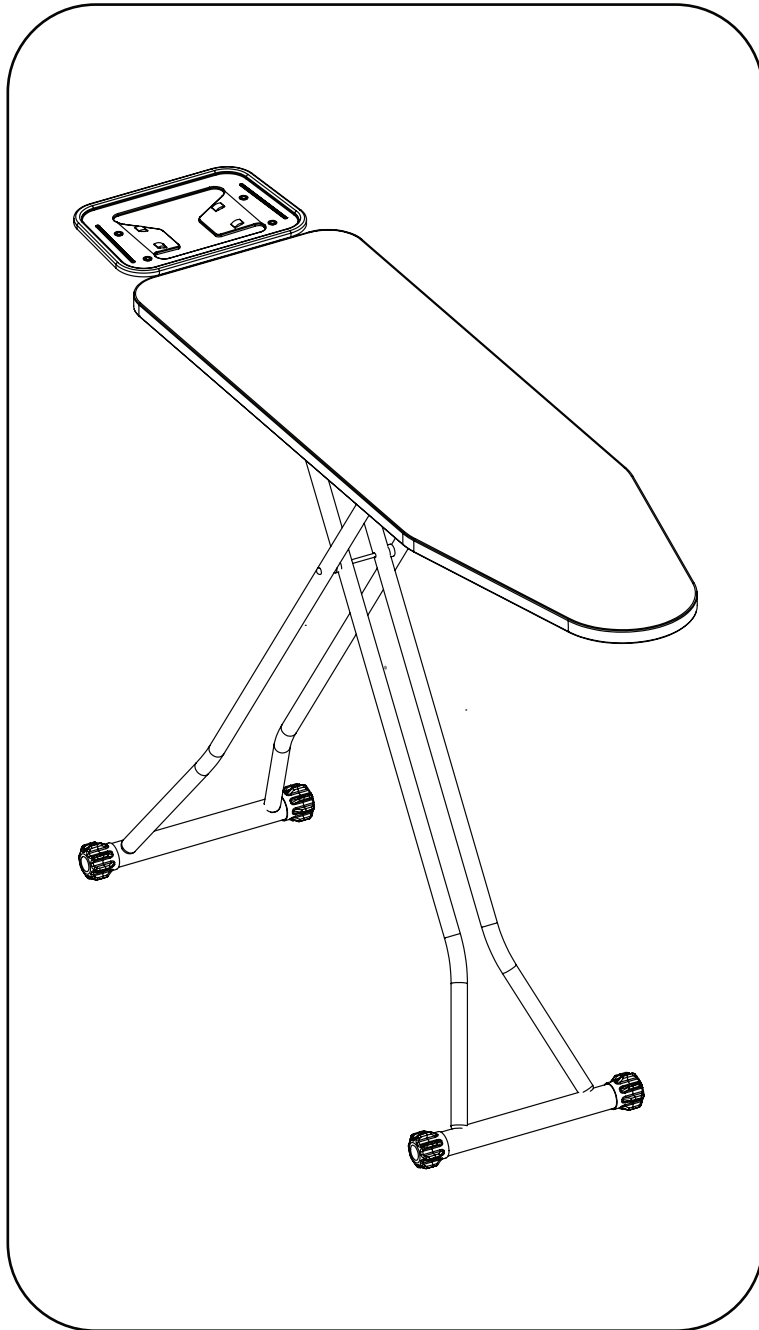

BASIC

18343

- Height adjustment from 66 to 92 cm
 - Electrostatic powder coating
 - 33x110 cm mesh ironing surface
 - 100% cotton cover
 - High quality foam under fabric
- Special iron rest with burnproof silicon pads
 - Anti-slip plastic foot caps

<p>A CM B C</p> <p>131x92x33</p>	<p>CM</p> <p>33x110</p>	<p>CM</p> <p>33x155</p>	<p>KG</p> <p>3,82</p>	<p>M³</p> <p>0,02925</p>
<p>Ø</p> <p>21-32</p>	<p>PCS</p> <p>4</p>	<p>CM</p> <p>20x156x37,5</p>	<p>M³</p> <p>0,117</p>	<p>KG</p> <p>16,3</p>