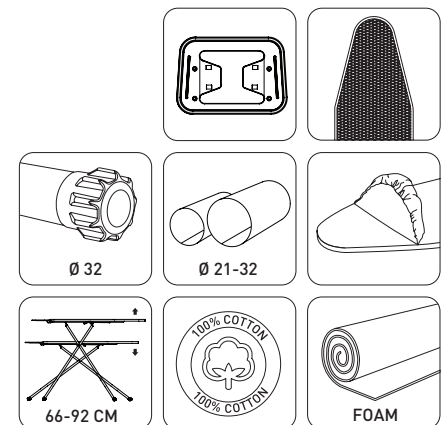

BASIC

18343

- Height adjustment from 66 to 92 cm
 - Electrostatic powder coating
 - 33x110 cm mesh ironing surface
 - 100% cotton cover
 - High quality foam under fabric
- Special iron rest with burnproof silicon pads
 - Anti-slip plastic foot caps

<p>A CM B C</p> <p>131x92x33</p>	<p>CM</p> <p>33x110</p>	<p>CM</p> <p>33x155</p>	<p>KG</p> <p>3,82</p>	<p>M³</p> <p>0,02925</p>
<p>Ø</p> <p>21-32</p>	<p>PCS</p> <p>4</p>	<p>CM</p> <p>20x156x37,5</p>	<p>M³</p> <p>0,117</p>	<p>KG</p> <p>16,3</p>