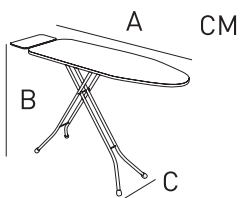

MONDO

18326

- Height adjustment from 69 to 98 cm
 - Electrostatic powder coating
 - 42x125 cm mesh ironing surface
 - 100% cotton cover
 - High quality foam under fabric
- Special iron rest with burnproof silicon pads
 - CE certified electric cable and plug
- Special cable holder design to ease ironing
 - Anti-slip plastic foot caps

156x98x43

42x125

43x168

7,2

0,0567375

20x35-51

2

15x170x44,5