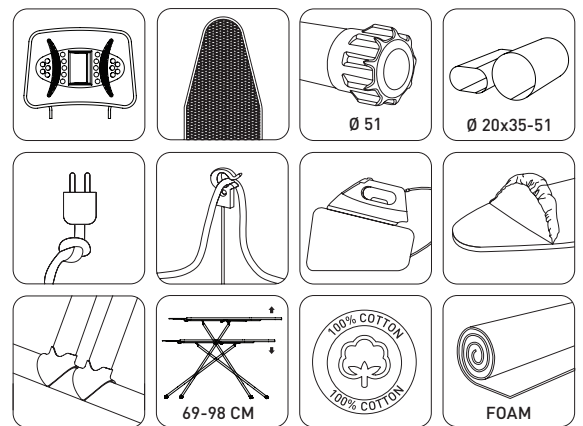

MONDO

18326

- Height adjustment from 69 to 98 cm
 - Electrostatic powder coating
 - 42x125 cm mesh ironing surface
 - 100% cotton cover
 - High quality foam under fabric
- Special iron rest with burnproof silicon pads
 - CE certified electric cable and plug
- Special cable holder design to ease ironing
 - Anti-slip plastic foot caps

156x98x43

42x125

43x168

7,2

0,0567375

20x35-51

2

15x170x44,5