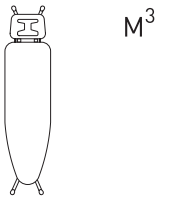

MONDO

18326

- Height adjustment from 69 to 98 cm
 - Electrostatic powder coating
 - 42x125 cm mesh ironing surface
 - 100% cotton cover
 - High quality foam under fabric
- Special iron rest with burnproof silicon pads
 - CE certified electric cable and plug
- Special cable holder design to ease ironing
 - Anti-slip plastic foot caps

156x98x43

42x125

43x168

7,2

0,0567375

20x35-51

2

15x170x44,5