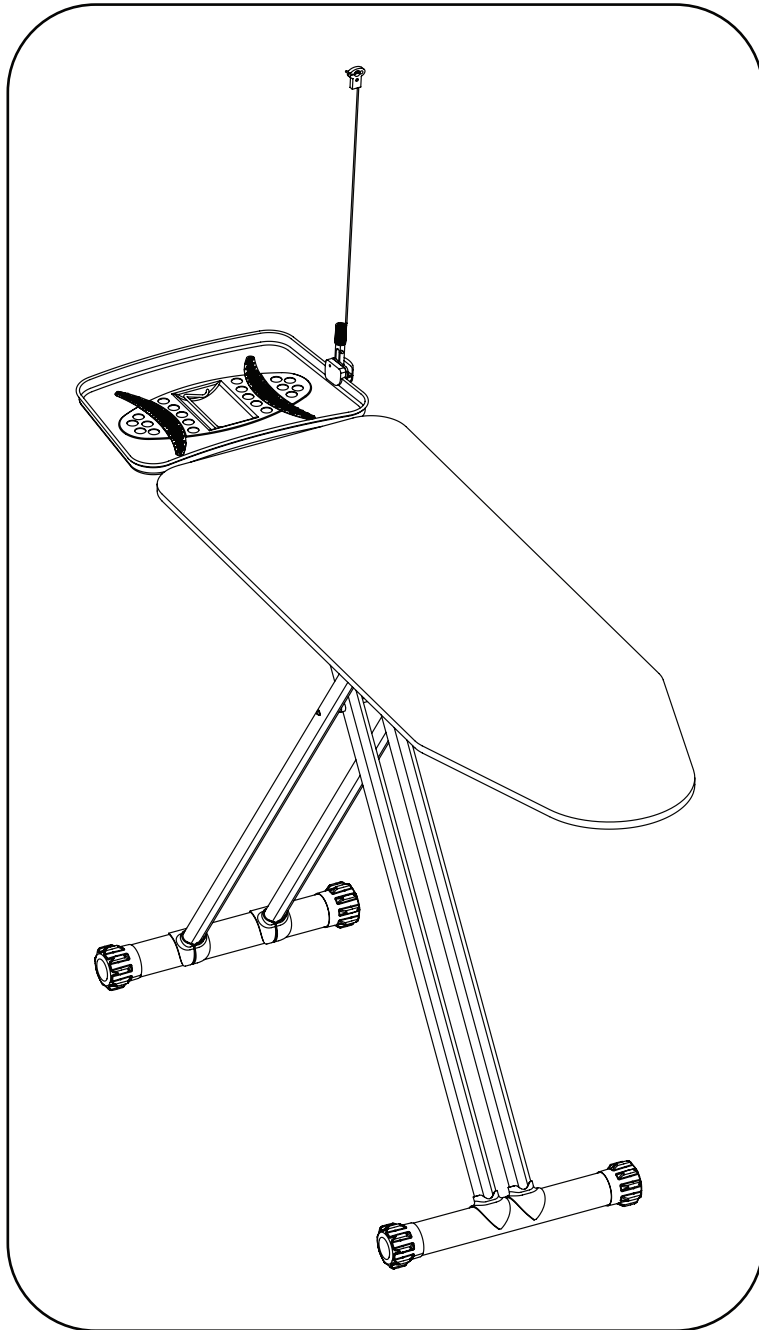

MONDO

18326

- Height adjustment from 69 to 98 cm
 - Electrostatic powder coating
 - 42x125 cm mesh ironing surface
 - 100% cotton cover
 - High quality foam under fabric
- Special iron rest with burnproof silicon pads
 - CE certified electric cable and plug
- Special cable holder design to ease ironing
 - Anti-slip plastic foot caps

156x98x43

42x125

43x168

7,2

0,0567375

20x35-51

2

15x170x44,5