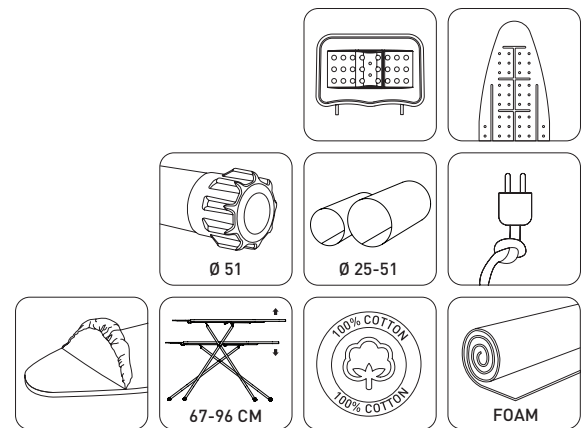

JUMBO

18324

- Height adjustment from 67 to 96 cm
 - Electrostatic powder coating
- 43x125 cm monoblock ironing surface
 - 100% cotton cover
 - High quality foam under fabric
- Special iron rest design with adjustable silicon/iron support bar
 - CE certified electric cable and plug
 - Anti-slip plastic foot caps

<p>A CM B C</p> <p>154x96x43</p>	<p>CM</p> <p>43x125</p>	<p>CM</p> <p>43x161</p>	<p>KG</p> <p>7,6</p>	<p>M³</p> <p>0,06314</p>
<p>∅</p> <p>25-51</p>	<p>PCS</p> <p>2</p>	<p>CM</p> <p>17,5x164x44</p>	<p>M³</p> <p>0,12628</p>	<p>KG</p> <p>16,2</p>