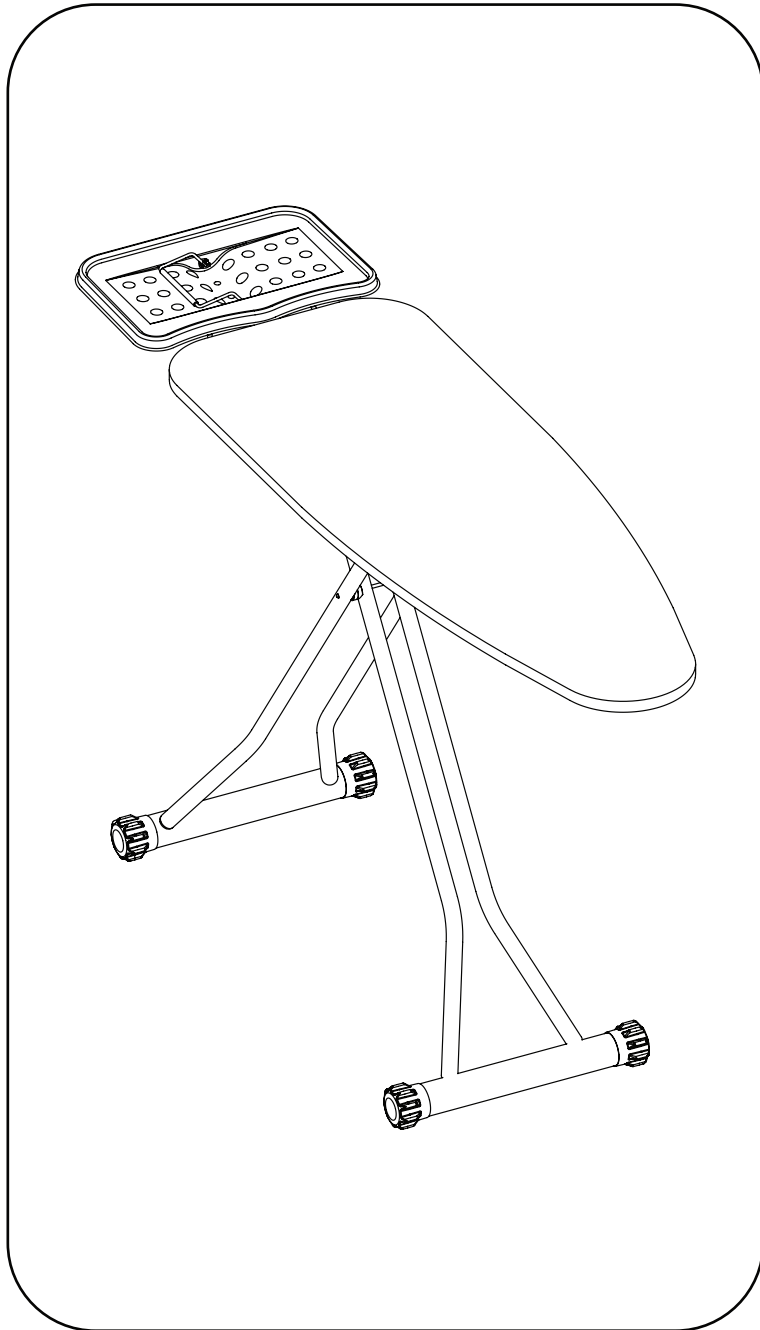

JUMBO

18324

- Height adjustment from 67 to 96 cm
 - Electrostatic powder coating
- 43x125 cm monoblock ironing surface
 - 100% cotton cover
 - High quality foam under fabric
- Special iron rest design with adjustable silicon/iron support bar
 - CE certified electric cable and plug
 - Anti-slip plastic foot caps

<p>A CM B C</p> <p>154x96x43</p>	<p>CM</p> <p>43x125</p>	<p>CM</p> <p>43x161</p>	<p>KG</p> <p>7,6</p>	<p>M³</p> <p>0,06314</p>
<p>∅</p> <p>25-51</p>	<p>PCS</p> <p>2</p>	<p>CM</p> <p>17,5x164x44</p>	<p>M³</p> <p>0,12628</p>	<p>KG</p> <p>16,2</p>