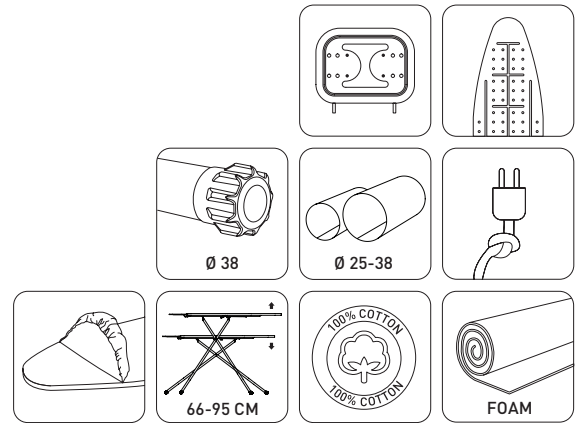

DREAM

18318

- Height adjustment from 66 to 95 cm
 - Electrostatic powder coating
- 40x118 cm monoblock ironing surface
 - 100% cotton cover
 - High quality foam under fabric
- Special iron rest with burnproof silicon pads
 - CE certified electric cable and plug
 - Anti-slip plastic foot caps

142x95x41	40x118	41x158	5,08	0,04856775
25-38	2	14,5x159,5x42	0,0971355	11,64