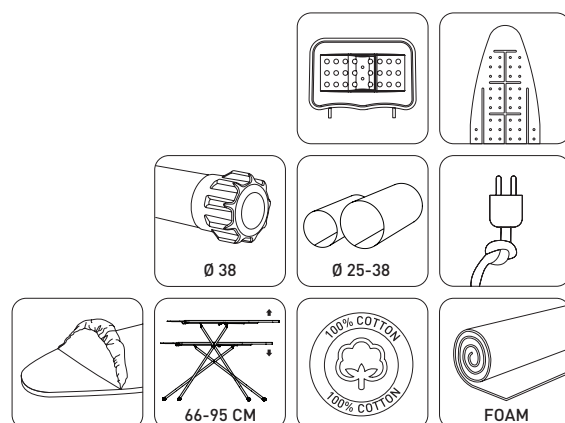

FOCUS

18315

- Height adjustment from 66 to 95 cm
 - Electrostatic powder coating
- 38x118 cm monoblock ironing surface
 - 100% cotton cover
 - High quality foam under fabric
- Special iron rest design with adjustable silicon/iron support bar
 - CE certified electric cable and plug
 - Anti-slip plastic foot caps

<p>A CM B C</p> <p>142x95x41</p>	<p>CM</p> <p>38x118</p>	<p>CM</p> <p>41x158</p>	<p>KG</p> <p>5,78</p>	<p>M³</p> <p>0,04856775</p>
<p>∅</p> <p>25-38</p>	<p>PCS</p> <p>2</p>	<p>CM</p> <p>14,5x159,5x42</p>	<p>M³</p> <p>0,0971355</p>	<p>KG</p> <p>13,02</p>