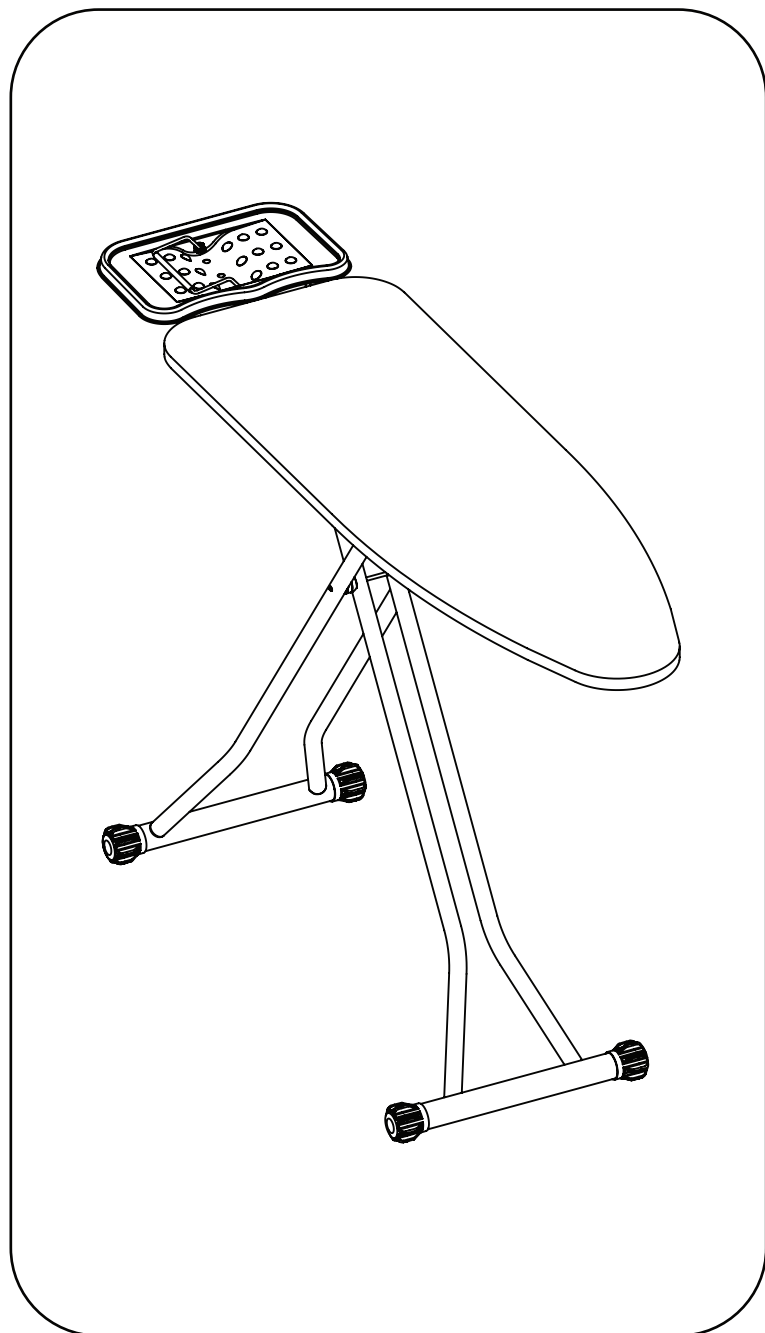

FOCUS

18315

- Height adjustment from 66 to 95 cm
 - Electrostatic powder coating
- 38x118 cm monoblock ironing surface
 - 100% cotton cover
 - High quality foam under fabric
- Special iron rest design with adjustable silicon/iron support bar
 - CE certified electric cable and plug
 - Anti-slip plastic foot caps

<p>A CM B C</p> <p>142x95x41</p>	<p>CM</p> <p>38x118</p>	<p>CM</p> <p>41x158</p>	<p>KG</p> <p>5,78</p>	<p>M³</p> <p>0,04856775</p>
<p>∅</p> <p>25-38</p>	<p>PCS</p> <p>2</p>	<p>CM</p> <p>14,5x159,5x42</p>	<p>M³</p> <p>0,0971355</p>	<p>KG</p> <p>13,02</p>