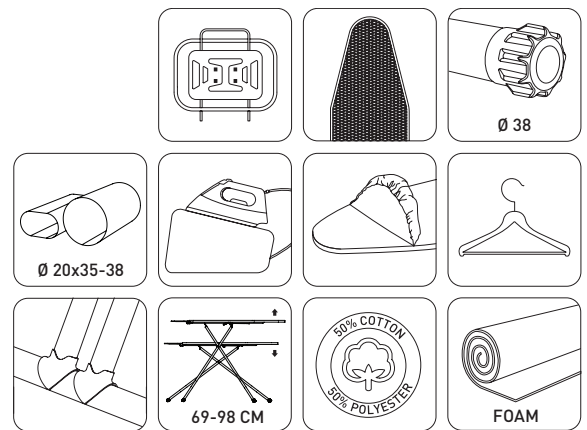

CAPITOL

18304

- Height adjustment from 69 to 98 cm
 - Electrostatic powder coating
 - 38x120 cm mesh ironing surface
 - 100% cotton cover
 - High quality foam under fabric
- Special iron rest with burnproof silicon pads
 - CE certified electric cable and plug
- Special cable holder design to ease ironing
- Special iron rest design for hanging clothes
 - Anti-slip plastic foot caps

145,5x98x41	38x120	41x166	5,92	0,048951
20x35-38	2	14x166,5x42	0,097902	13,3