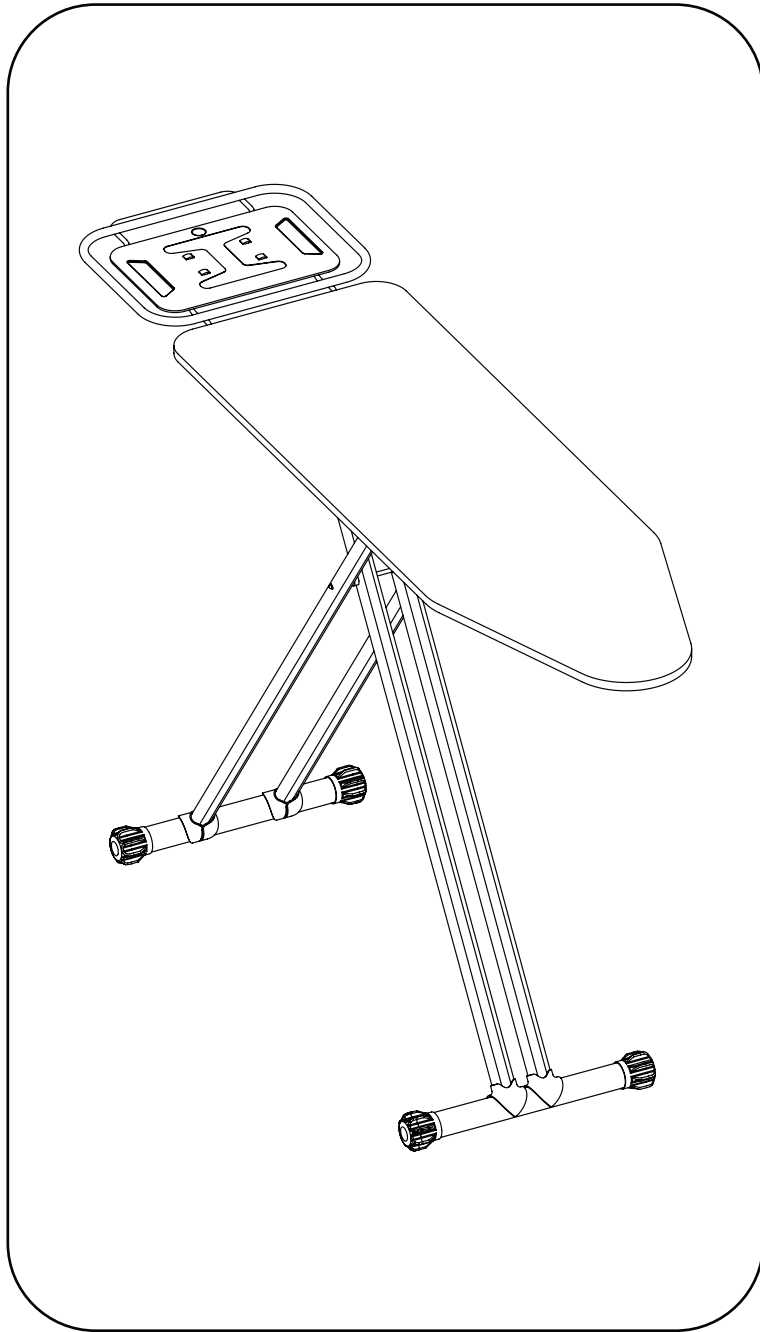

CAPITOL

18304

- Height adjustment from 69 to 98 cm
 - Electrostatic powder coating
 - 38x120 cm mesh ironing surface
 - 100% cotton cover
 - High quality foam under fabric
- Special iron rest with burnproof silicon pads
 - CE certified electric cable and plug
- Special cable holder design to ease ironing
- Special iron rest design for hanging clothes
 - Anti-slip plastic foot caps

145,5x98x41	38x120	41x166	5,92	0,048951
20x35-38	2	14x166,5x42	0,097902	13,3