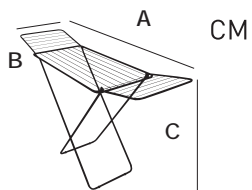

SMYRNA

18161

- Electrostatic powder coating
- Strong and durable steel frame
- Suitable for hanging on balcony railings and radiators
- Adjustable arms for a better fit
- Corner plastics against impacts
 - 10 m hanging capacity
 - 10 kg carrying capacity

105x55x26

10

55x105

1,46

0,013784234

16

8

18,5x56,5x105,5