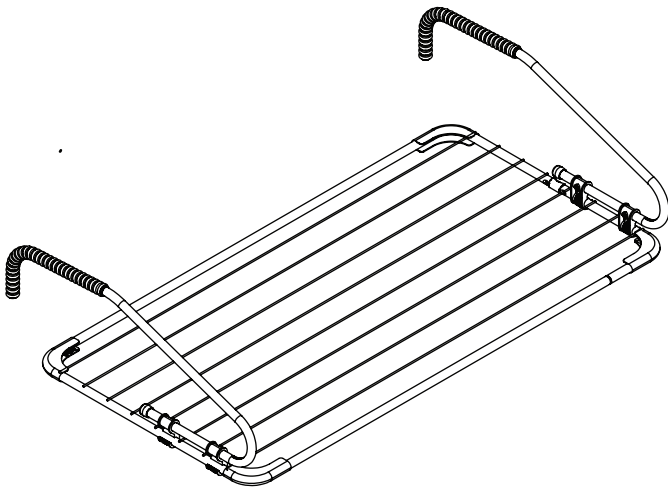

SMYRNA

18161

- Electrostatic powder coating
- Strong and durable steel frame
- Suitable for hanging on balcony railings and radiators
- Adjustable arms for a better fit
- Corner plastics against impacts
 - 10 m hanging capacity
 - 10 kg carrying capacity

105x55x26

10

55x105

1,46

0,013784234

16

8

18,5x56,5x105,5