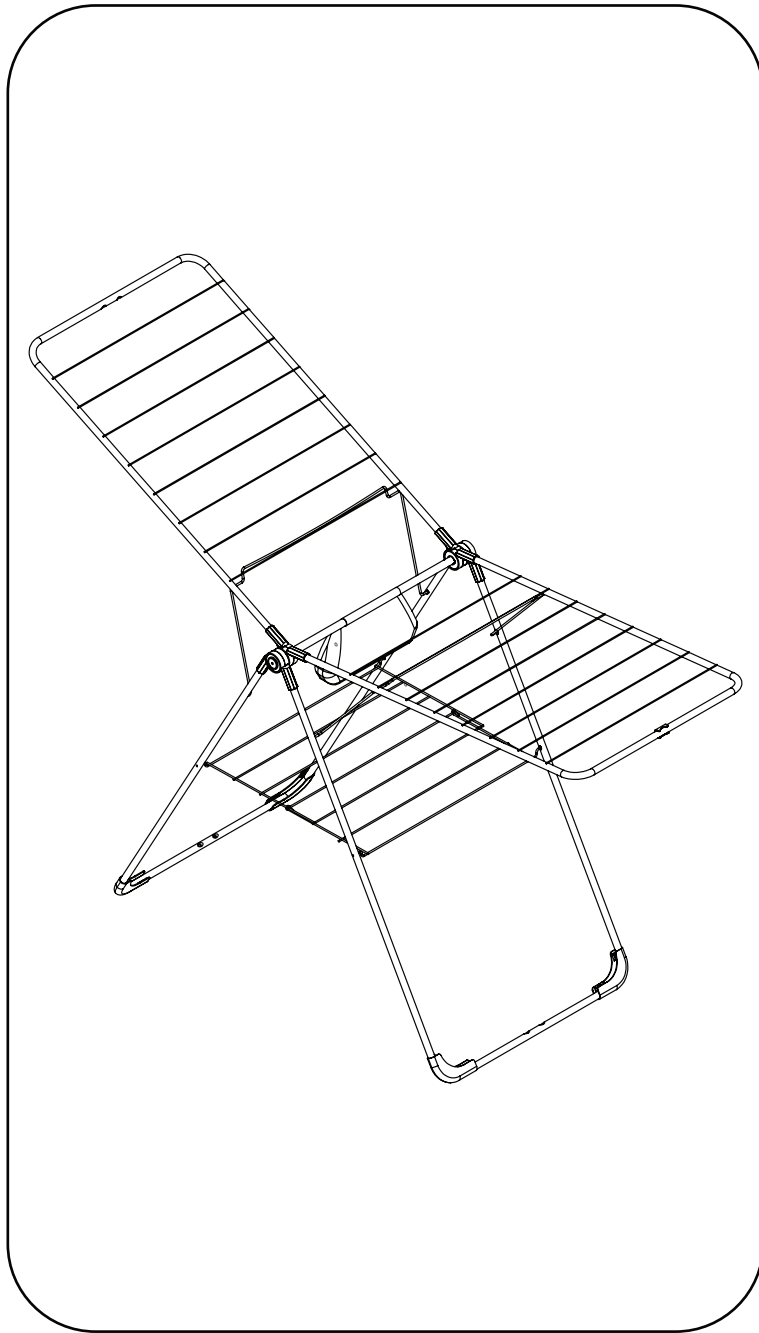

FLORA

18117

- Electrostatic powder coating
- Strong and durable steel frame
 - Extra hanging rack for small-sized clothes
- Polyester bag for storing clothes pegs
 - Wire closing plastic
- Corner plastics on legs that prevent slipping
 - 16 m hanging capacity
 - 16 kg carrying capacity

161,5x49,5x116

16

55x98,5

2,4

0,029775375

14

6

31,5x99,5x57